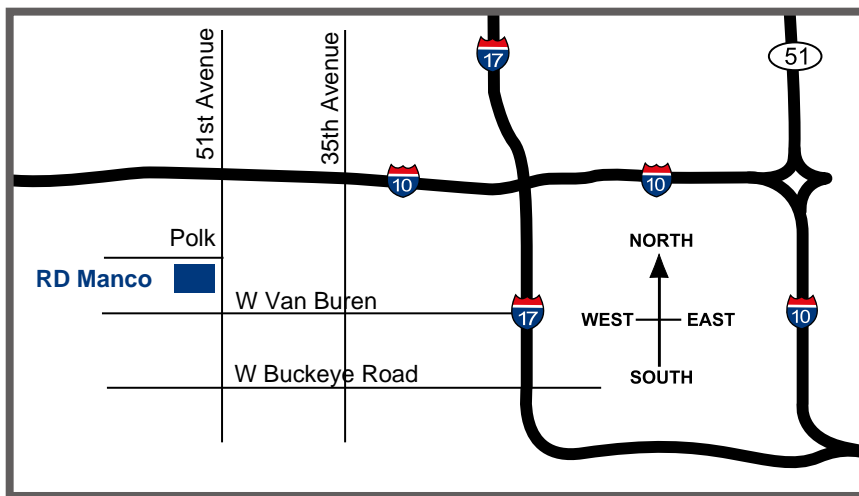

Driving Directions

From Central/Downtown Phoenix

Travel West-bound on the I-10 until you reach 51st Avenue. Exit the Freeway and make a left-hand turn (southbound) on to 51st Avenue. RD Manco is located on the corner of Polk Street and 51st Avenue. Polk Street is one street North of Van Buren, the next major intersection south of I-10.

From the West Valley

Travel East-bound on the I-10 until you reach 51st Avenue. Exit the Freeway and make a right-hand turn (southbound) on to 51st Avenue. RD Manco is located on the corner of Polk Street and 51st Avenue. Polk Street is one street North of Van Buren, the next major intersection south of I-10.

Scan the QR to open up Google Maps.